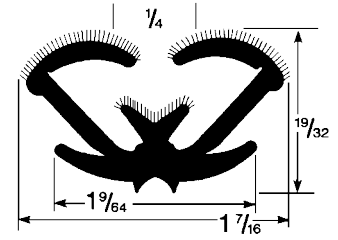

Unbeaded Rubber Channel

With Flocked Lining
Can be rolled for shipping.

AS990028

Flocked All Rubber Belt Weatherstrip
Barracuda 64-66,
Inside Quarter Window
Also Available In Belt Strip Kit
AS990028.....24" Length.....\$10.00

AS1720

Flocked All Rubber
Window Channel
GM 'B' Body 77 & Up
AS1720.....96" Length.....\$27.00

AS990029

Flocked All Rubber
Door Channel
Chrysler 'B' Body 66-67 Sedan
Chrysler 'A' Body 67-75
Chrysler 'C' Body 67-70
AS990029.....60" Length.....\$19.00
AS990029.....96" Length.....\$30.00

AS1799

Flocked All Rubber
Window Channel
GM 'B' Body 77 & Up
AS1799.....96" Length.....\$27.00

AS1220

Flocked All Rubber
Window Channel
Chrysler 'B' Body
2 Door Sedan 62-65
Front Window-
4 Door Sedan Front & Rear Window
AS1220.....60" Length.....\$19.00
AS1220.....96" Length.....\$30.00