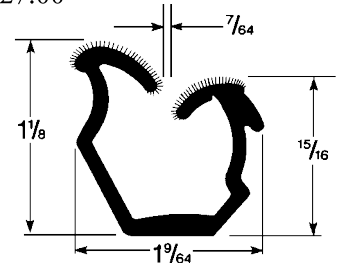

Unbeaded Rubber Channel

With Flocked Lining
Can be rolled for shipping.

AS990028

Flocked All Rubber Belt Weatherstrip
Barracuda 64-66,
Inside Quarter Window
Also Available In Belt Strip Kit
AS990028.....24" Length.....\$10.00

AS1720

Flocked All Rubber
Window Channel
GM 'B' Body 77 & Up
AS1720.....96" Length.....\$27.00

AS990029

Flocked All Rubber
Door Channel
Chrysler 'B' Body 66-67 Sedan
Chrysler 'A' Body 67-75
Chrysler 'C' Body 67-70
AS990029.....60" Length.....\$19.00
AS990029.....96" Length.....\$30.00

AS1799

Flocked All Rubber
Window Channel
GM 'B' Body 77 & Up
AS1799.....96" Length.....\$27.00

AS1220

Flocked All Rubber
Window Channel
Chrysler 'B' Body
2 Door Sedan 62-65
Front Window-
4 Door Sedan Front & Rear Window
AS1220.....60" Length.....\$19.00
AS1220.....96" Length.....\$30.00