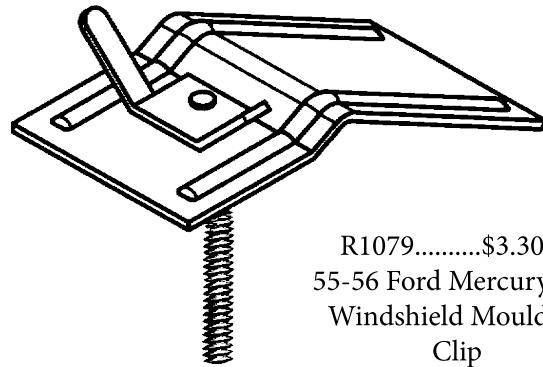

2678.....$2.50 Ea
57-58 Ford Roofrail Moulding Clip
B7A6450024-A

2906.....$2.50 Ea
59 Ford Door & Fender Moulding Clip
B9AB6420262-A