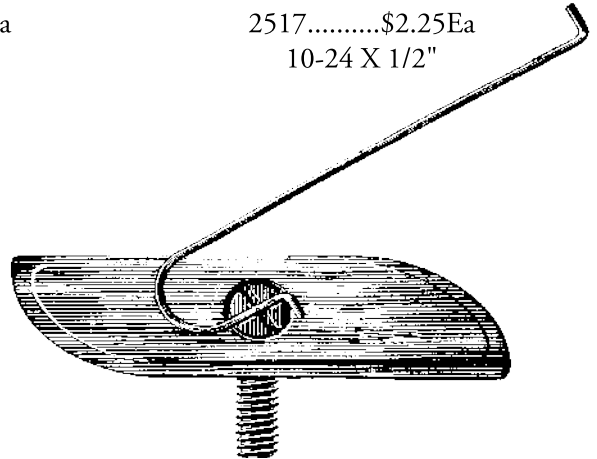

# Moulding Bolts

Illustrations Are Actual Size

2789.....\$2.50Ea  
10-24 X 5/8"

2324.....\$1.10Ea  
12-24 X 7/8"  
Chevy 49-51

2517.....\$2.25Ea  
10-24 X 1/2"

2791.....\$1.25Ea  
10-24 X 1/2"

2820.....\$2.50Ea  
10-24 X 3/4"

4453J.....\$2.50Ea  
10-24 X 3/4"

4455J.....\$1.75Ea  
8-32 X 1"

2788.....\$1.10Ea  
8-32 x 1/2"

163.....\$3.00Ea  
10-24 X 3/4"  
4" Long

2744-38.....\$1.10Ea  
10-24 X 3/8"

2744-34.....\$1.25Ea  
10-24 X 3/4"