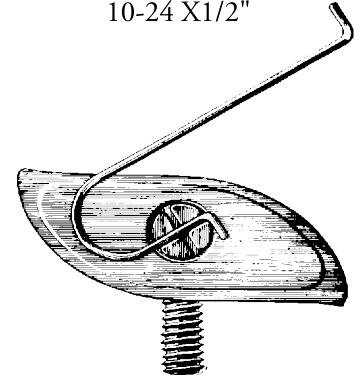

Moulding Bolts

2752.....\$1.75 Ea
10-24 X 1/2"

2514.....\$1.25Ea
10-24 X 1/2"

2842.....\$1.25Ea
10-24 X1/2"

2416.....\$1.65Ea
12-24 X 3/4"

2619.....\$1.75 Ea
10-24 X 1/2"

2821.....\$2.50Ea
12-24 X 3/4"

3164.....\$2.50Ea
10-24 X 1/2"

88181.....\$1.50Ea
Adjustable

2439.....\$1.25Ea
10-24 X 1/2"

10794.....\$3.75Ea
10-24 X 3/4"

2819.....\$1.50Ea
10-24 X 5/8"

*The plate size is actual size (illustration)
the 10-24.....is the size of the bolt*