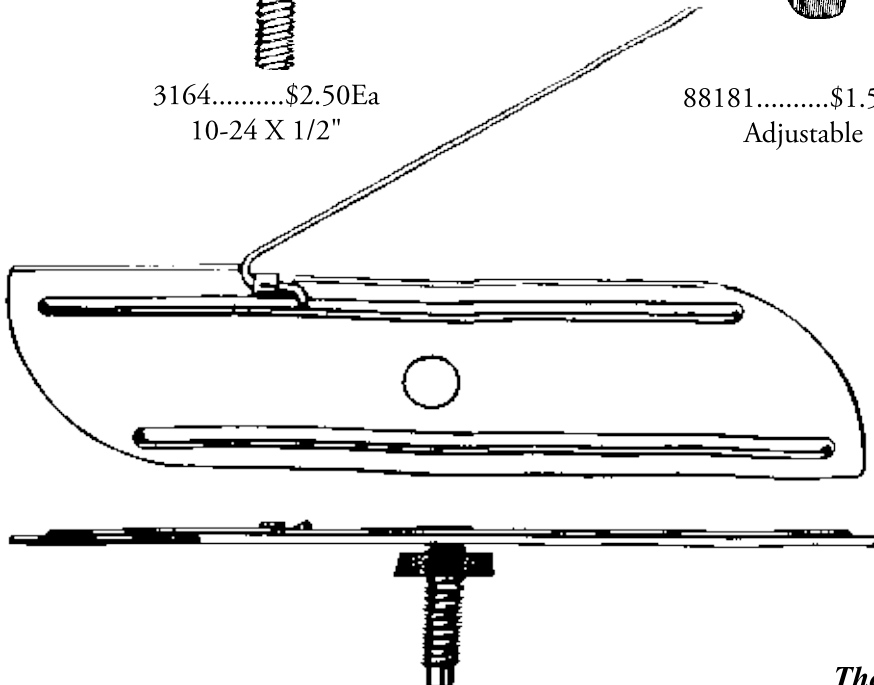

Moulding Bolts

2752.....\$1.75 Ea
10-24 X 1/2"

2514.....\$1.25Ea
10-24 X 1/2"

2842.....\$1.25Ea
10-24 X1/2"

2416.....\$1.65Ea
12-24 X 3/4"

2619.....\$1.75 Ea
10-24 X 1/2"

2821.....\$2.50Ea
12-24 X 3/4"

3164.....\$2.50Ea
10-24 X 1/2"

88181.....\$1.50Ea
Adjustable

2439.....\$1.25Ea
10-24 X 1/2"

10794.....\$3.75Ea
10-24 X 3/4"

2819.....\$1.50Ea
10-24 X 5/8"

*The plate size is actual size (illustration)
the 10-24.....is the size of the bolt*