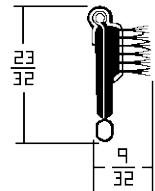

YM52RP

Rigid Polypropylene Pile
Lining Rubber Covered

Ford Motors 57-62
T-Bird (Inner Belt) 58-63
Mustang (Inner Belt) 66-67
YM52RP.....72" Length....\$18.00
YM52RP.....96" Length....\$24.00
Oversized Shipping Required on 49" and above
Can be sold in 1/3 & 1/2 lengths

YM30

Flexible Pile Lining
Rubber Covered

Chrysler Corp. Conv. 57-63
Chrysler Corp. 53-56
Studebaker & Packard 51-57
Willy's Cars 50-55
YM30.....96" Length....\$29.00
Oversized Shipping Required on 49" and above
Can be sold in 1/3 & 1/2 lengths