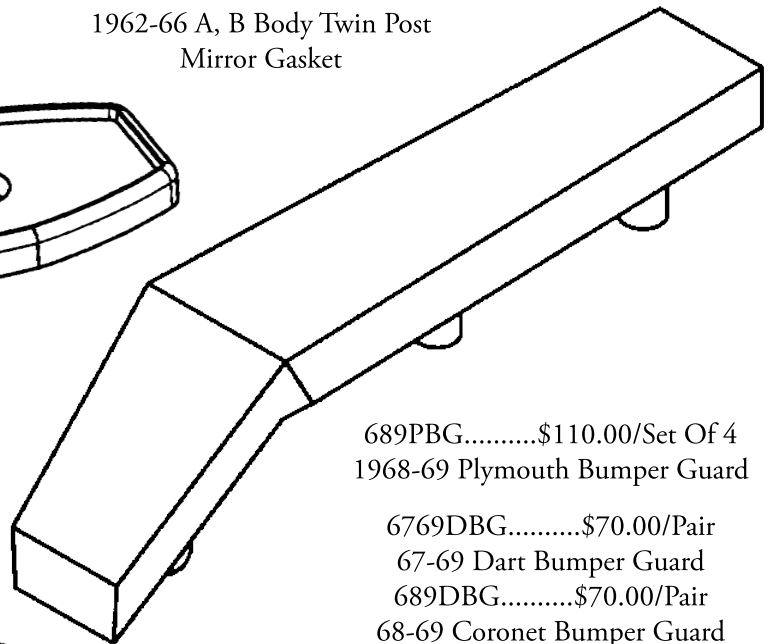

689PBG.....$110.00/Set Of 4
1968-69 Plymouth Bumper Guard

6769DBG.....$70.00/Pair
67-69 Dart Bumper Guard
689DBG.....$70.00/Pair
68-69 Coronet Bumper Guard