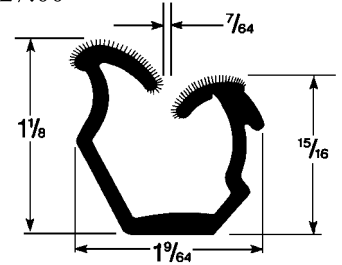

Unbeaded Rubber Channel With Flocked Lining

AS990028 20" Length
Flocked All Rubber Belt Weatherstrip
Barracuda 64-66,
Inside Quarter Window
Also Available In Belt Strip Kit
AS990028.....24" Length.....\$10.00

AS1720 96" Length
Flocked All Rubber
Window Channel
GM 'B' Body 77 & Up
AS1720.....96" Length.....\$27.00

AS990029 60" & 96" Length
Flocked All Rubber
Door Channel
Chrysler 'B' Body 66-67 Sedan
Chrysler 'A' Body 67-75
Chrysler 'C' Body 67-70
AS990029.....60" Length.....\$19.00
AS990029.....96" Length.....\$30.00

AS1799 96" Length
Flocked All Rubber
Window Channel
GM 'B' Body 77 & Up
AS1799.....96" Length.....\$27.00

AS1220 60" & 96" Length
Flocked All Rubber
Window Channel
Chrysler 'B' Body
2 Door Sedan 62-65
Front Window-
4 Door Sedan Front & Rear Window
AS1220.....60" Length.....\$19.00
AS1220.....96" Length.....\$30.00

AS990032
Flocked All Rubber
Window Channel
Chrysler 'B' Body Conv 68-70
Lower Lock Side
Door Channel With Rivets
AS990032.....\$24.00/Pair

AS990031 96" Length
Flocked All Rubber
Window Channel
Chrysler 'B' Body
2 Door Sedan 62-65
Rear Quarter Window
AS990031.....96" Length.....\$31.00