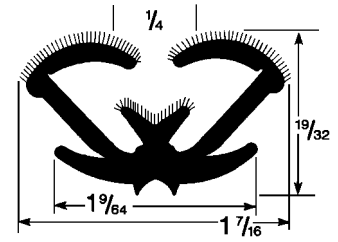

Unbeaded Rubber Channel With Flocked Lining

AS990028 20" Length
Flocked All Rubber Belt Weatherstrip
Barracuda 64-66,
Inside Quarter Window
Also Available In Belt Strip Kit
AS990028.....24" Length.....\$10.00

AS1720 96" Length
Flocked All Rubber
Window Channel
GM 'B' Body 77 & Up
AS1720.....96" Length.....\$27.00

AS990029 60" & 96" Length
Flocked All Rubber
Door Channel
Chrysler 'B' Body 66-67 Sedan
Chrysler 'A' Body 67-75
Chrysler 'C' Body 67-70
AS990029.....60" Length.....\$19.00
AS990029.....96" Length.....\$30.00

AS1799 96" Length
Flocked All Rubber
Window Channel
GM 'B' Body 77 & Up
AS1799.....96" Length.....\$27.00

AS1220 60" & 96" Length
Flocked All Rubber
Window Channel
Chrysler 'B' Body
2 Door Sedan 62-65
Front Window-
4 Door Sedan Front & Rear Window
AS1220.....60" Length.....\$19.00
AS1220.....96" Length.....\$30.00

AS990032
Flocked All Rubber
Window Channel
Chrysler 'B' Body Conv 68-70
Lower Lock Side
Door Channel With Rivets
AS990032.....\$24.00/Pair

AS990031 96" Length
Flocked All Rubber
Window Channel
Chrysler 'B' Body
2 Door Sedan 62-65
Rear Quarter Window
AS990031.....96" Length.....\$31.00