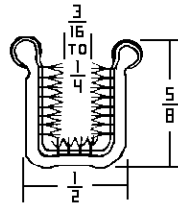

Y619P 72" Length
Rigid Polypropylene Pile
Lining Uncovered

Ford Motors 57-64
T-Bird 58-60
Lincoln 57-64
Y619P.....72" Length.....$39.50