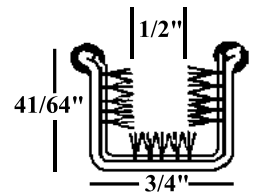

Y660X 72" Length
Rigid Pile Lining
Uncovered

T-Bird 55-56
Ford Sedans 55-56
Y660X.....72" Length.....\$33.00

Y571P Window Channel
Rigid Pile Lining
Uncovered

Chevy & GMC Trucks
With Framed Glass 55-66

This Channel Is Unavailable. Customers Original Cores Are Relined And New Stainless Steel Beads Are Crimped To Give Channel An Original Look.
Y571P.....\$95.00/Pair Plus Shipping
Additional Charges May Apply, Please Call For Details