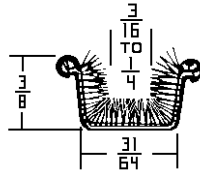

Stainless Steel Beaded Channel

Rigid Division Bar

Y614 48" & 96" Lengths
Rigid Pile Lining
Uncovered

All GM Cars 33-63
(Upper Bar)

American Motors 48-57
Y614.....48" Length.....\$14.50
Y614.....96" Length.....\$29.00
(Oversize Shipping Required On 96")

Y563-2 48" & 96" Length
Rigid Pile Lining
Uncovered & **UNBEADED**

GM Cars 33-63
Lower Division Bar
Used With Y614
Y563/2.....48" Length.....\$14.50
Y563/2.....96" Length.....\$29.00
(Oversize Shipping Required On 96")