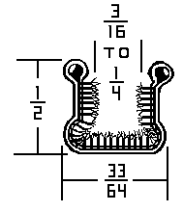

Stainless Steel Beaded Channel

Rigid Division Bar

Y614 48" & 96" Lengths
Rigid Pile Lining
Uncovered

All GM Cars 33-63
(Upper Bar)

American Motors 48-57
Y614.....48" Length.....\$14.50
Y614.....96" Length.....\$29.00
(Oversize Shipping Required On 96")

Y563-2 48" & 96" Length
Rigid Pile Lining
Uncovered & **UNBEADED**

GM Cars 33-63
Lower Division Bar
Used With Y614
Y563/2.....48" Length.....\$14.50
Y563/2.....96" Length.....\$29.00
(Oversize Shipping Required On 96")