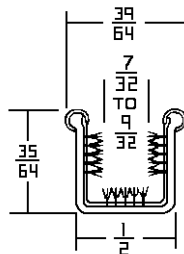

Y563-2 48" & 96" Length
Rigid Pile Lining
Uncovered & **UNBEADED**

GM Cars 33-63
Lower Division Bar
Used With Y614
Y563/2.....48" Length.....\$14.50
Y563/2.....96" Length.....\$29.00
(Oversize Shipping Required On 96")

Y619P 72" Length
Rigid Polypropylene Pile
Lining Uncovered

Ford Motors 57-64
T-Bird 58-60
Lincoln 57-64
Y619P.....72" Length.....\$39.50

Y658X 72" & 96" Length
Rigid Polypropylene Pile
Lining Uncovered

Ford Motors 49-54
American Motors 58-62
Studebaker 53-63
Packard 55-57
Y658x.....72" Length.....\$34.50
Y658x.....96" Length\$44.00

Y660X 72" Length
Rigid Pile Lining
Uncovered

T-Bird 55-56
Ford Sedans 55-56
Y660X.....72" Length.....\$33.00

Y571P Window Channel
Rigid Pile Lining
Uncovered

Chevy & GMC Trucks
With Framed Glass 55-66

This Channel Is Unavailable. Customers Original Cores Are Relined And New Stainless Steel Beads Are Crimped To Give Channel An Original Look.
Y571P.....\$95.00/Pair Plus Shipping
Additional Charges May Apply, Please Call For Details