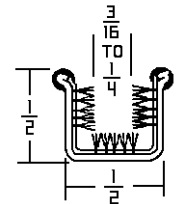

Stainless Steel Beaded Channel

Rigid Division Bar

Y614 48" & 96" Lengths
Rigid Pile Lining
Uncovered

All GM Cars 33-63
(Upper Bar)

American Motors 48-57
Y614.....48" Length.....\$14.50
Y614.....96" Length.....\$29.00
(Oversize Shipping Required On 96")

Y563-2 48" & 96" Length
Rigid Pile Lining
Uncovered & **UNBEADED**

GM Cars 33-63
Lower Division Bar
Used With Y614
Y563/2.....48" Length.....\$14.50
Y563/2.....96" Length.....\$29.00
(Oversize Shipping Required On 96")

Y619P 72" Length
Rigid Polypropylene Pile
Lining Uncovered

Ford Motors 57-64
T-Bird 58-60
Lincoln 57-64
Y619P.....72" Length.....\$39.50

Y658X 72" & 96" Length
Rigid Polypropylene Pile
Lining Uncovered

Ford Motors 49-54
American Motors 58-62
Studebaker 53-63
Packard 55-57
Y658x.....72" Length.....\$34.50
Y658x.....96" Length\$44.00