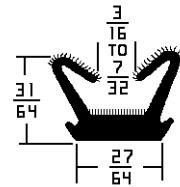

## AS1268 96" Length

Flocked All Rubber  
Division Bar  
Chrysler, Valiant, Dart 63-66

AS1268.....96" Length.....\$17.00

## AS1369 72" Length

Flocked All Rubber  
Division Bar

General Motors Cars 65-72

AS1369.....72" Length.....\$17.00

## AS1307 96" Length

Flocked All Rubber  
Division Bar  
Chrysler, Plymouth,  
Dodge B Body 66  
Chrysler, Plymouth, Dodge  
Sedans 69, 72

AS1307.....96" Length.....\$23.00