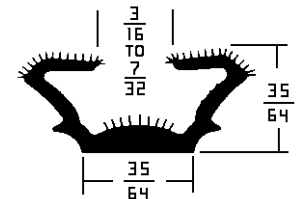

## AS1369 72" Length

Flocked All Rubber  
Division Bar

General Motors Cars 65-72

AS1369.....72" Length.....\$17.00

## AS1307 96" Length

Flocked All Rubber  
Division Bar  
Chrysler, Plymouth,  
Dodge B Body 66  
Chrysler, Plymouth, Dodge  
Sedans 69, 72

AS1307.....96" Length.....\$23.00

## AS1395 96" Length

Flocked All Rubber  
Door Channel

Ford & Mercury 65- 1

AS1395.....96" Length.....\$17.00