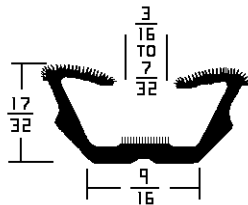

## AS1198 96" Length

Flocked All Rubber  
Door Channel  
Chrysler, Valiant,  
Lancer 60-61

AS1198.....96" Length.....\$17.00

## AS1336 96" Length

Flocked All Rubber  
Door Channel

Chrysler, Plymouth,  
Dodge-C Body 65-67

AS1336.....96" Length.....\$20.00

## AS1264 96" Length

Flocked All Rubber  
Door Channel  
GM, Corvair, Chevy II,  
Tempest, F-85, Chevelle Sedan  
& Station Wagon 60-67  
Dodge Trucks 61-71

AS1264.....96" Length.....\$20.00

## AS1340 96" Length

Flocked All Rubber  
Division Bar

Ford Truck 67-79

Ford, Merc., Falcon, Comet

Fairlane, Ranchero 63-71

International Truck 72-75

AS1340.....96" Length.....\$17.00