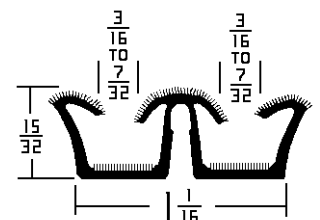

## AS1317 60" Length

Flocked All Rubber  
Door Channel  
Chevy Van 65-72

AS1317.....60" Length.....\$17.00

## AS1222 96" Length

Flocked All Rubber  
Double Channel

International Scout 61-63

Universal Application For Sliding Glass

AS1222.....96" Length.....\$27.00