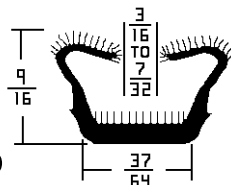

## AS1307 96" Length

Flocked All Rubber  
Division Bar  
Chrysler, Plymouth,  
Dodge B Body 66  
Chrysler, Plymouth, Dodge  
Sedans 69, 72

AS1307.....96" Length.....\$23.00

## AS1395 96" Length

Flocked All Rubber  
Door Channel

Ford & Mercury 65- 1

AS1395.....96" Length.....\$17.00

## AS1317 60" Length

Flocked All Rubber  
Door Channel  
Chevy Van 65-72

AS1317.....60" Length.....\$17.00

## AS1222 96" Length

Flocked All Rubber  
Double Channel

International Scout 61-63

Universal Application For Sliding Glass

AS1222.....96" Length.....\$27.00