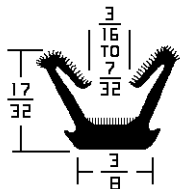

## AS1340 96" Length

Flocked All Rubber  
Division Bar

Ford Truck 67-79

Ford, Merc., Falcon, Comet

Fairlane, Ranchero 63-71

International Truck 72-75

AS1340.....96" Length.....\$17.00

## AS1268 96" Length

Flocked All Rubber  
Division Bar  
Chrysler, Valiant, Dart 63-66

AS1268.....96" Length.....\$17.00

## AS1369 72" Length

Flocked All Rubber  
Division Bar

General Motors Cars 65-72

AS1369.....72" Length.....\$17.00