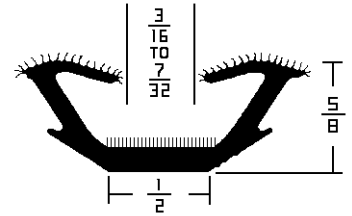

# Unbeaded Rubber Channel With Flocked Lining

Millions of fibers are electrostatically positioned and driven into a polyurethane adhesive on a section made of live rubber, and then are cured in place. The resulting channel has a soft, dense lining and provides utmost flexibility, low friction and long life.

## AS1198 96" Length

Flocked All Rubber  
Door Channel  
Chrysler, Valiant,  
Lancer 60-61

AS1198.....96" Length.....\$17.00

## AS1336 96" Length

Flocked All Rubber  
Door Channel

Chrysler, Plymouth,  
Dodge-C Body 65-67

AS1336.....96" Length.....\$20.00

## AS1268 96" Length

Flocked All Rubber  
Division Bar  
Chrysler, Valiant, Dart 63-66

AS1268.....96" Length.....\$17.00