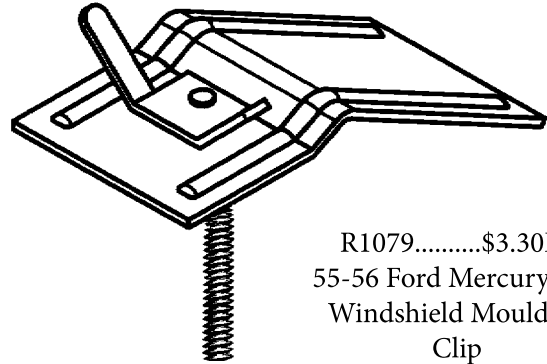

2678.....$2.50 Ea
57-58 Ford Roofrail Moulding Clip
B7A6450024-A

2906.....$2.50 Ea
59 Ford Door & Fender Moulding Clip
B9AB6420262-A