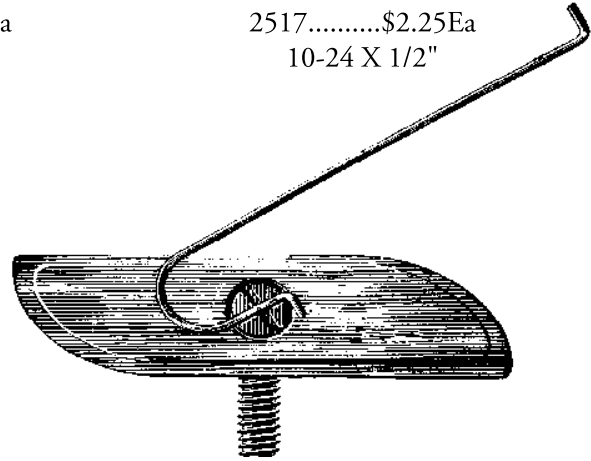

Moulding Bolts

Illustrations Are Actual Size

2789.....\$2.00Ea
10-24 X 5/8"

2324.....\$1.10Ea
12-24 X 7/8"
Chevy 49-51

2517.....\$2.25Ea
10-24 X 1/2"

2791.....\$1.25Ea
10-24 X 1/2"

2820.....\$2.50Ea
10-24 X 3/4"

4453J.....\$2.50Ea
10-24 X 3/4"

4455J.....\$1.75Ea
8-32 X 1"

2788.....\$1.10Ea
8-32 x 1/2"

163.....\$3.00Ea
10-24 X 3/4"
4" Long

2744-38.....\$1.10Ea
10-24 X 3/8"

2744-34.....\$1.10Ea
10-24 X 3/4"