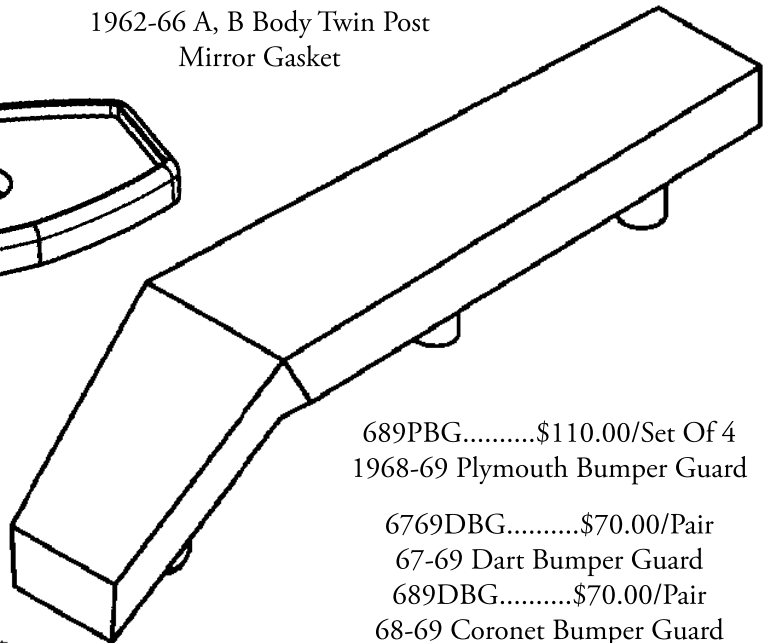

6769DBG.....$70.00/Pair
67-69 Dart Bumper Guard
689DBG.....$70.00/Pair
68-69 Coronet Bumper Guard