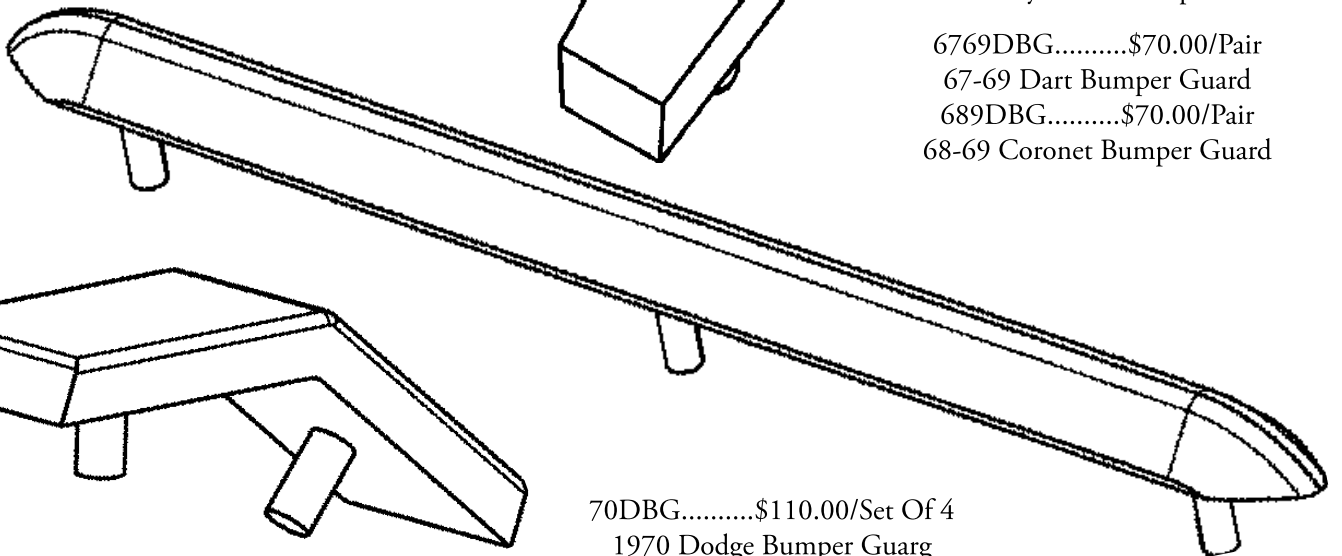

689PBG.....$110.00/Set Of 4
1968-69 Plymouth Bumper Guard

65DBG.....$110.00/Set Of 4
1965 Dodge C Body Bumper Guard

70DBG.....$110.00/Set Of 4
1970 Dodge Bumper Guard
(2 Short, 2 Long Guards)